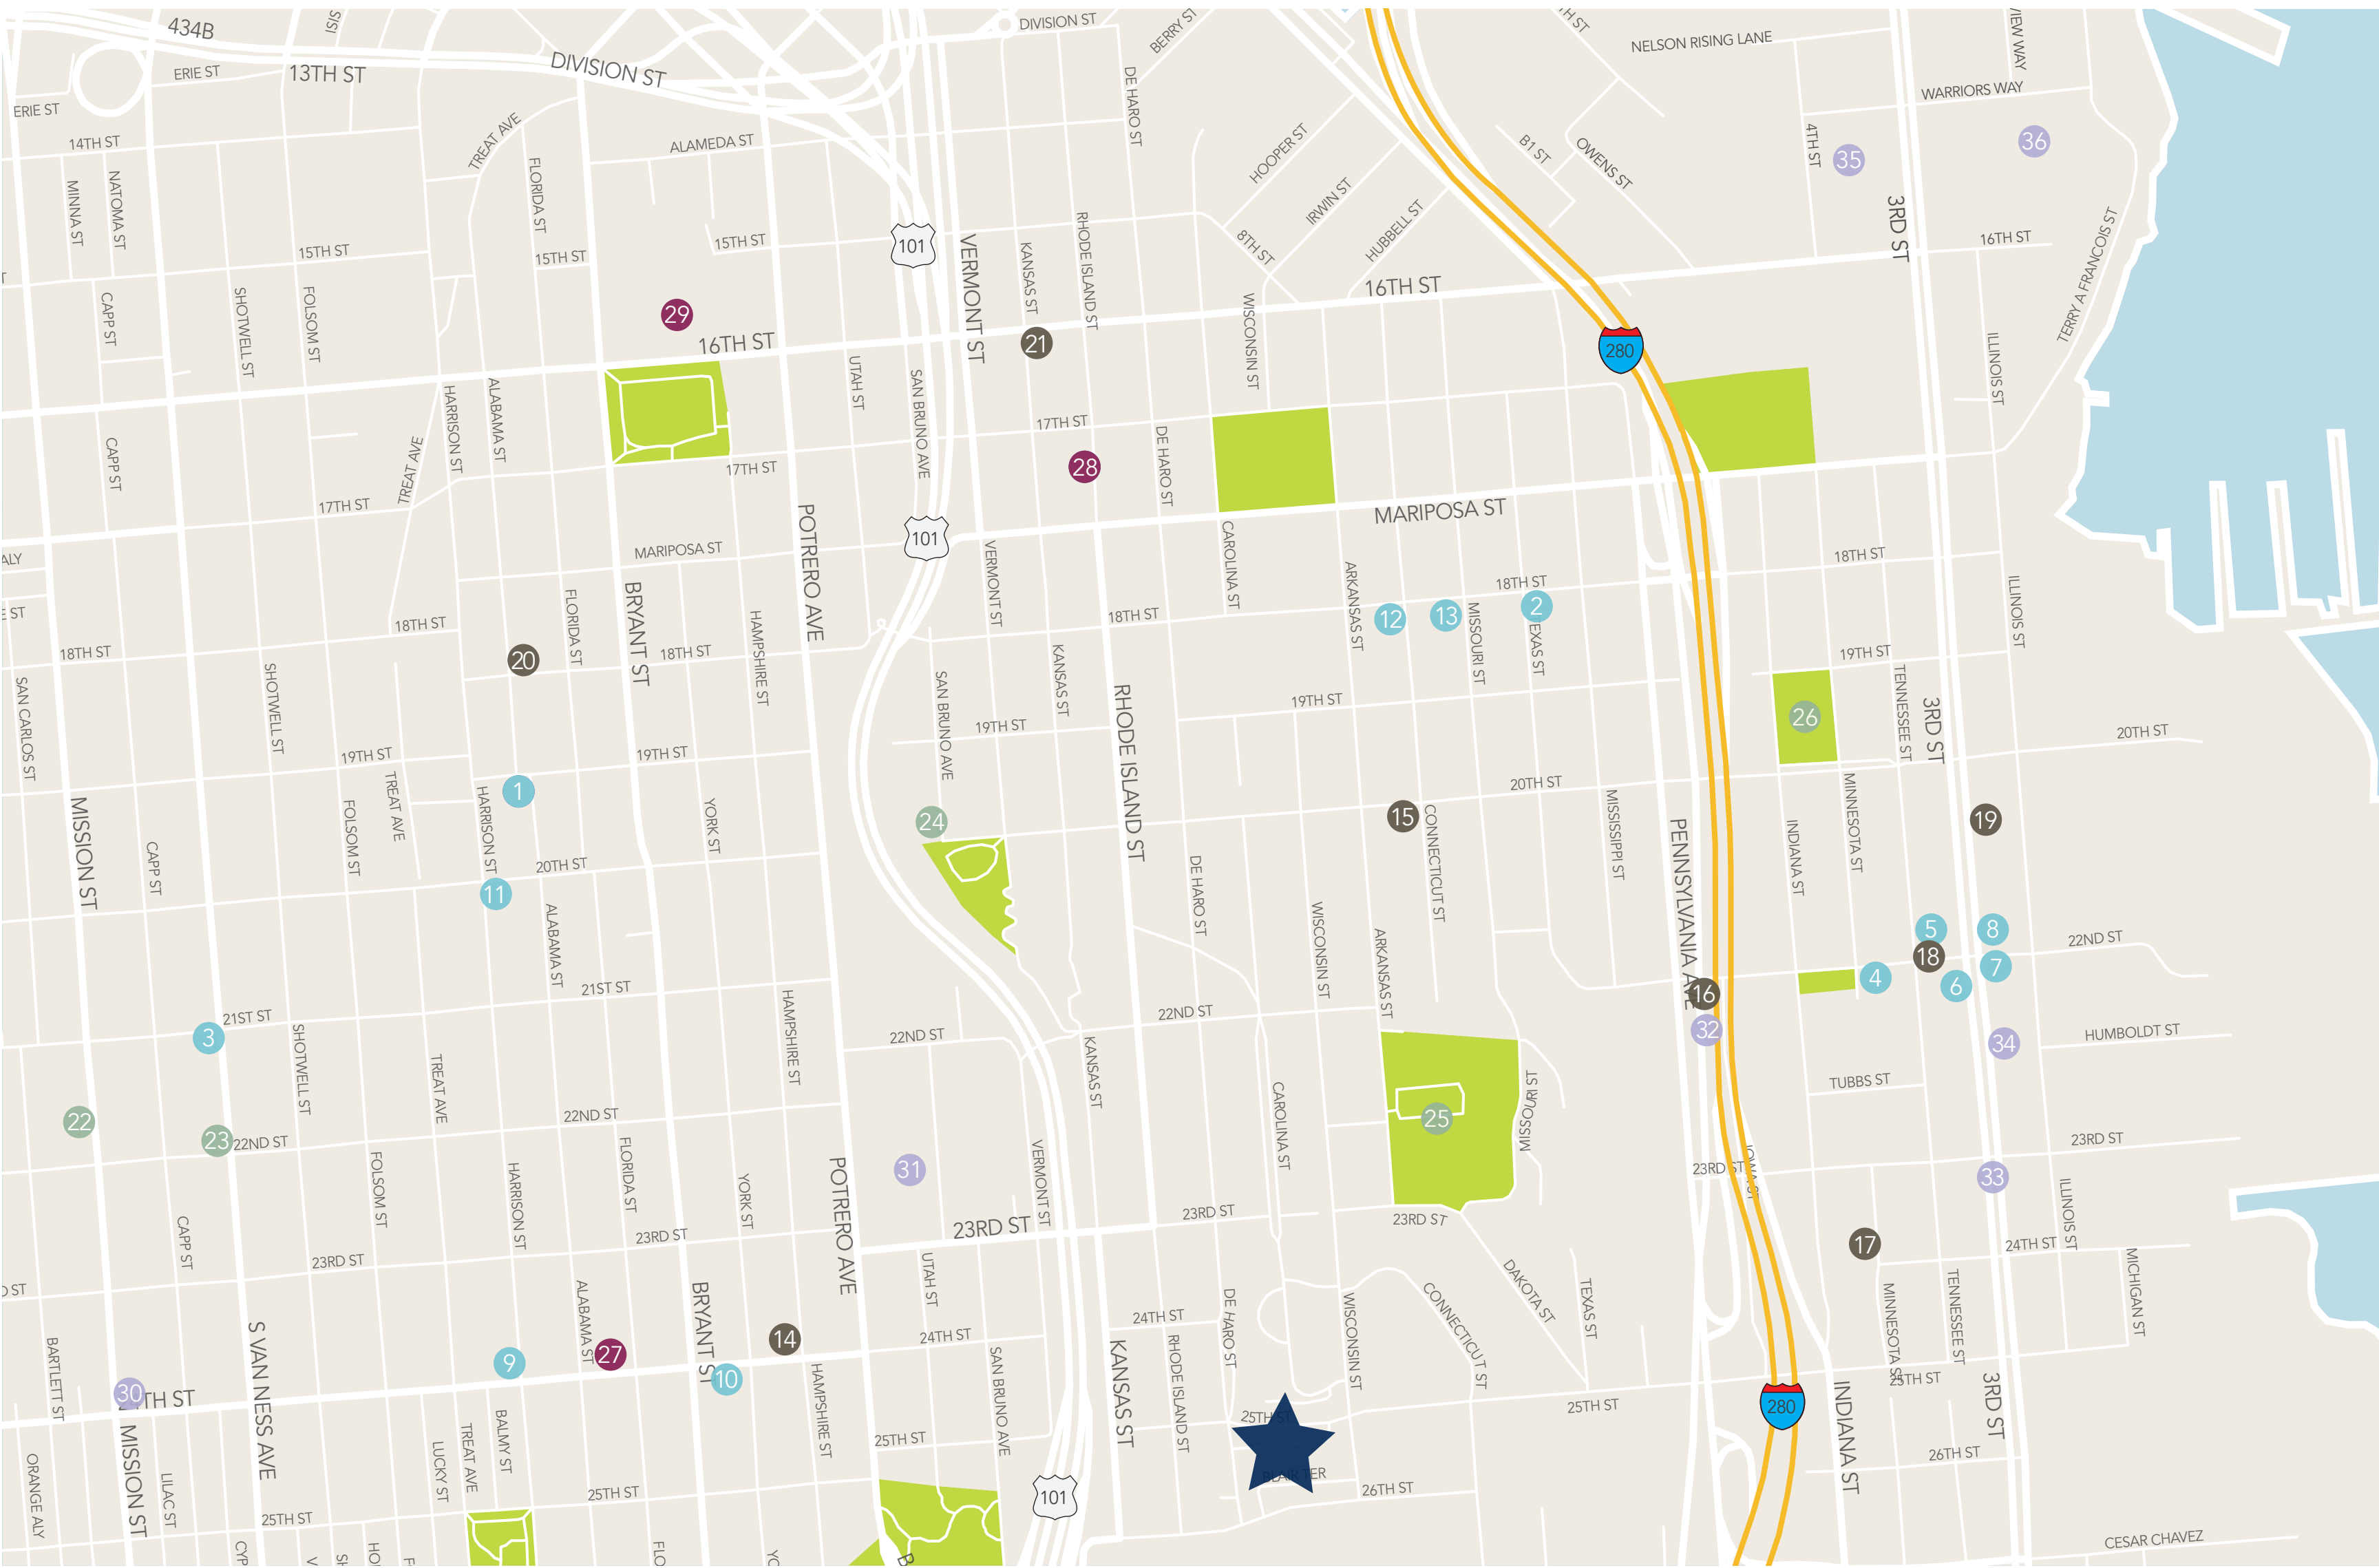

★ 42 LITTLEFIELD TERRACE, SAN FRANCISCO

FOOD & DRINK

1. Farmhouse Kitchen Thai Cuisine
2. Plow
3. Limon Rotisserie
4. Piccino
5. Marcella's Lasagneria
6. Hard Knox Cafe
7. Mr. and Mrs. Miscellaneous
8. Serpentine
9. Humphry Slocombe
10. La Torta Gorda
11. Flour + Water
12. Goat Hill Pizza
13. Chez Maman

COFFEE & BAKERIES

14. Dynamo Donut & Coffee
15. Thinkers Cafe
16. La Stazione Coffee & Wine Bar
17. Philz Coffee
18. Just For You Cafe
19. Neighbor Bakehouse
20. Tartine Manufactory
21. Starbucks

RECREATION

22. Alamo Drafthouse Cinema
23. Urban Putt
24. Potrero Hill Community Garden
25. Potrero Hill Playground
26. Esprit Park

GROCERIES

27. Casa Lucas Market
28. Whole Foods Market
29. Safeway

POINTS OF INTEREST

30. 24th St. & Mission BART Station
31. San Francisco General Hospital
32. 22nd St. Caltrain Station
33. Third St. & 23rd St. MUNI Stop
34. Museum of Craft and Design
35. UCSF Medical Center at Mission Bay
36. Chase Center